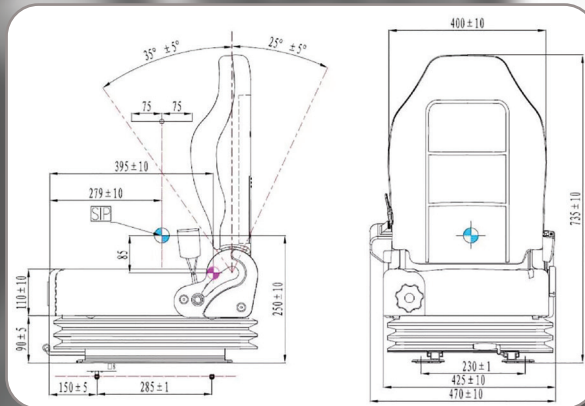

160 KG Capacity Suspension Seat

VELOX 8207

- Weight Adjustment Capacity | 45-160 kg
- Adjustable Back Rest
- Adjustable Slide Rail
- Seat Belt with Switch
- Operator Presence Switch
- Document Holder

Reach Truck-Style Narrow Seat

VELOX 8206

- Mechanical Suspension
- Adjustable Back Rest
- Adjustable Slide Rail
- Seat Belt

ORDER TODAY:

07 3198 3919

SALES@VELOXPARTS.COM.AU

VELOX INDUSTRIAL PARTS PTY LTD

254 Robinson Road East, Geebung, QLD 4034