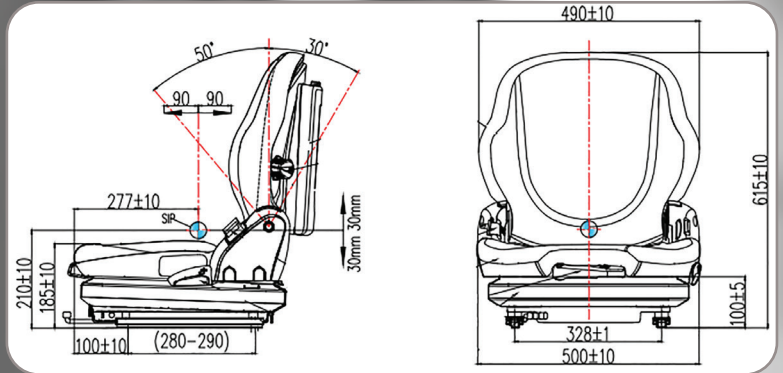

160 KG Capacity Suspension Seat

VELOX 8207

- Weight Adjustment Capacity | 45-160 kg
- Adjustable Back Rest
- Adjustable Slide Rail
- Seat Belt with Switch
- Operator Presence Switch
- Document Holder

Reach Truck-Style Narrow Seat

VELOX 8206

- Mechanical Suspension
- Adjustable Back Rest
- Adjustable Slide Rail
- Seat Belt

ORDER TODAY:

07 3198 3919

SALES@VELOXPARTS.COM.AU

VELOX INDUSTRIAL PARTS PTY LTD

254 Robinson Road East, Geebung, QLD 4034